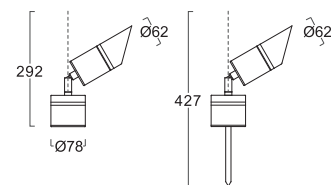

Waterproof box

Installation Guide