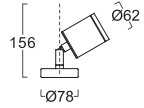

GDS 101

MR16/GX5.3
20W 35W 50W