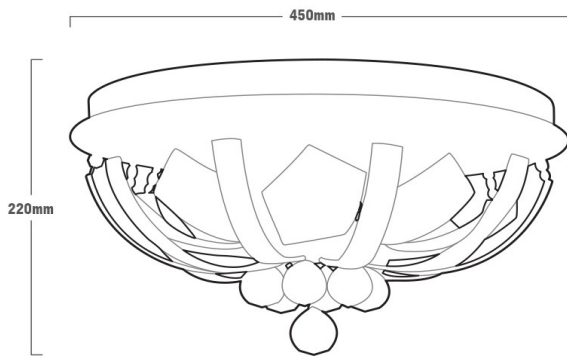

CSG45-024

CEILING LUMINAIRE - E27x4, LED 7W

LUMAX

APPLICATIONS

- * RECREATIONAL CENTERS, HOTELS
- * RESTAURANTS
- * RESIDENTIALS
- * OTHER INDOOR APPLICATIONS WHERE CEILING LUMINAIRE IS REQUIRED

SPECIFICATION FEATURES

- * LAMP : P SHAPE 40W x 4, LED 7W
- * SOCKET : E27x4
- * SIZE : dia 450 x 220 mm
- * MATERIAL : Metal Base, Glass and Chinese Grade A crystal

ORDERING DATA

CATALOG NO.	COLOR	LAMP TYPE	REMARKS
CSG45-024/E27x4, LED	CHROME	P SHAPE, LED	