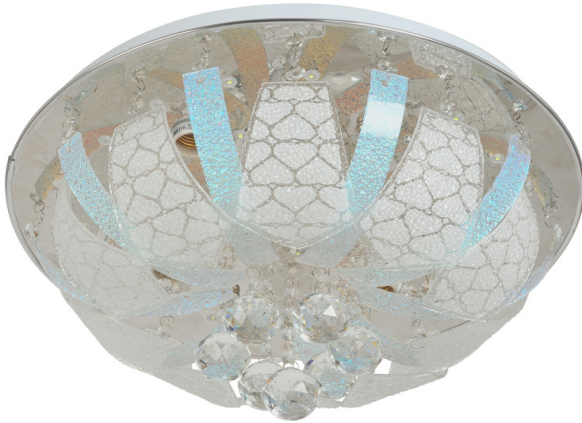

CSG45-024

CEILING LUMINAIRE - E27x4, LED 7W

LUMAX

APPLICATIONS

- * RECREATIONAL CENTERS, HOTELS
- * RESTAURANTS
- * RESIDENTIALS
- * OTHER INDOOR APPLICATIONS WHERE CEILING LUMINAIRE IS REQUIRED

SPECIFICATION FEATURES

- * LAMP : P SHAPE 40W x 4, LED 7W
- * SOCKET : E27x4
- * SIZE : dia 450 x 220 mm
- * MATERIAL : Metal Base, Glass and Chinese Grade A crystal

ORDERING DATA

CATALOG NO.	COLOR	LAMP TYPE	REMARKS
CSG45-024/E27x4, LED	CHROME	P SHAPE, LED	