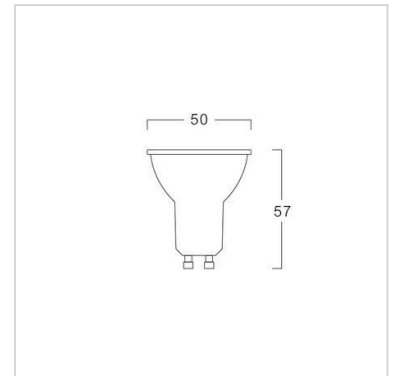

## Specification

<b>Housing</b>	Plastic with inside aluminium
<b>Description</b>	Dimmable Do not use in enclosed fixture
<b>Body Colour</b>	White
<b>Power</b>	7W
<b>Source</b>	LED-COB
<b>Lamp Colour</b>	3000K/4000K
<b>Lamp Output</b>	620 lm
<b>Beam Angle</b>	36 degree
<b>Power Supply</b>	220V AC
<b>LED Lifetime</b>	15,000 hrs.
<b>Equivalent</b>	PAR16 35/50W

## Ordering Data

Model	Watt
L&E#LED-PAR16-620LM/830/7W/GU10/36D/Dim	7W
L&E#LED-PAR16-620LM/840/7W/GU10/36D/Dim	7W