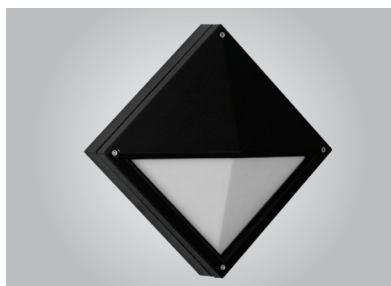

WSS 652

GLS/E27
2x60W

TCT-EL/E27
2x11W 15W 20W
(Max length 155 mm.)

TC/G23
2x7W 9W

TCD/G24d-x
2x13W 18W 26W

Installation Guide

- Black /RAL9004
- White /RAL9016
- Silver /RAL9007