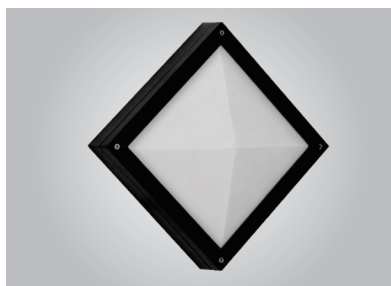

Housing Die-cast aluminium body **Painting** Polyester powder coated in black **Diffuser** UV stabilized and vandal resistant opalescent polycarbonate **Cable entry** Silicone rubber grommet **Gasket** Weatherproof and durable silicone rubber **Fastenning** All external screws are made of stainless steel **Control gear** Integral control gear **Mounting** Surface to wall