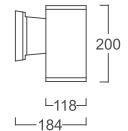

Landscape Light

WMS 041

- 
MR16/GX5.3
 20W 35W 50W
- 
PAR16/GU10
 50W
- 
PAR20/E27
 50W

**Remote transformer in waterproof box for MR16 lamp (Control Gear)

Wall Mount

WMS 042

- 
GLS/E27
 60W 100W
- 
TCT-EL/E27
 5W 8W 11W
(Max length 117 mm.)
- 
PAR30/E27
 75W 100W

WMD 041

- 
MR16/GX5.3
 2x20W 35W 50W
- 
PAR16/GU10
 2x50W
- 
PAR20/E27
 2x50W

WMD 042

- 
GLS/E27
 2x60W 100W
- 
TCT-EL/E27
 2x5W 8W 11W
(Max length 117 mm.)
- 
PAR30/E27
 2x75W 100W

Installation Guide Waterproof box**