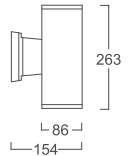

Landscape Light

WMS 041

- 
MR16/GX5.3
 20W 35W 50W
- 
PAR16/GU10
 50W
- 
PAR20/E27
 50W

**Remote transformer in waterproof box for MR16 lamp (Control Gear)

Wall Mount

WMS 042

- 
GLS/E27
 60W 100W
- 
TCT-EL/E27
 5W 8W 11W
(Max length 117 mm.)
- 
PAR30/E27
 75W 100W

WMD 041

- 
MR16/GX5.3
 2x20W 35W 50W
- 
PAR16/GU10
 2x50W
- 
PAR20/E27
 2x50W

WMD 042

- 
GLS/E27
 2x60W 100W
- 
TCT-EL/E27
 2x5W 8W 11W
(Max length 117 mm.)
- 
PAR30/E27
 2x75W 100W

Installation Guide Waterproof box**