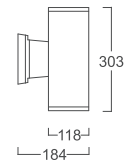

Landscape Light

WMS 041

- 
MR16/GX5.3
 20W 35W 50W
- 
PAR16/GU10
 50W
- 
PAR20/E27
 50W

**Remote transformer in waterproof box for MR16 lamp (Control Gear)

Wall Mount

WMS 042

- 
GLS/E27
 60W 100W
- 
TCT-EL/E27
 5W 8W 11W
(Max length 117 mm.)
- 
PAR30/E27
 75W 100W

WMD 041

- 
MR16/GX5.3
 2x20W 35W 50W
- 
PAR16/GU10
 2x50W
- 
PAR20/E27
 2x50W

WMD 042

- 
GLS/E27
 2x60W 100W
- 
TCT-EL/E27
 2x5W 8W 11W
(Max length 117 mm.)
- 
PAR30/E27
 2x75W 100W

Installation Guide Waterproof box**