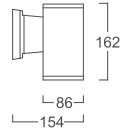

Housing Die cast aluminium body **Painting** Polyester powder coated in black **Diffuser** Clear toughened safety glass **Cable entry** Silicone rubber grommet **Gasket** Weatherproof and durable silicone rubber **Fastenning** All external screws are made of stainless steel **Mounting** Surface to wall *See photometric data on page 260

Landscape Light

WMS 041

- 
MR16/GX5.3
 20W 35W 50W
- 
PAR16/GU10
 50W
- 
PAR20/E27
 50W

**Remote transformer in waterproof box for MR16 lamp (Control Gear)

Wall Mount

WMS 042

- 
GLS/E27
 60W 100W
- 
TCT-EL/E27
 5W 8W 11W
(Max length 117 mm.)
- 
PAR30/E27
 75W 100W

WMD 041

- 
MR16/GX5.3
 2x20W 35W 50W
- 
PAR16/GU10
 2x50W
- 
PAR20/E27
 2x50W

WMD 042

- 
GLS/E27
 2x60W 100W
- 
TCT-EL/E27
 2x5W 8W 11W
(Max length 117 mm.)
- 
PAR30/E27
 2x75W 100W

Installation Guide Waterproof box**