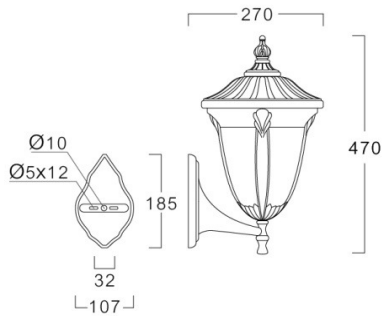

**WMS409**

Housing & Cover	Aluminium body finished in black
Painting	Polyester powder coated
Diffuser	Opal glass
Mounting	Surface mounting

**IP 44, Class I**

**Lamps type**

LED/E27

Max 9W